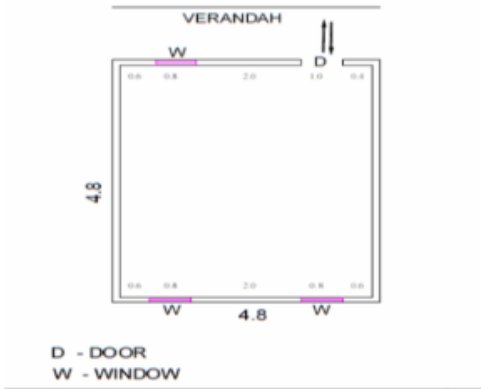

Nazri Naksha

Google Map View

Polling Station Building Front View

Polling Station Front View

Cad View

Key MAP View