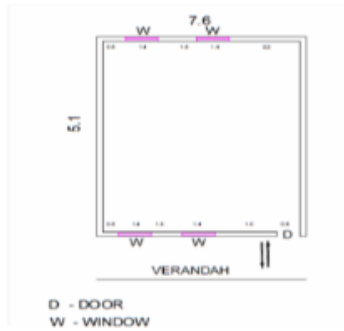

Nazri Naksha

Google Map View

Polling Station Building Front View

Polling Station Front View

Cad View

Key MAP View