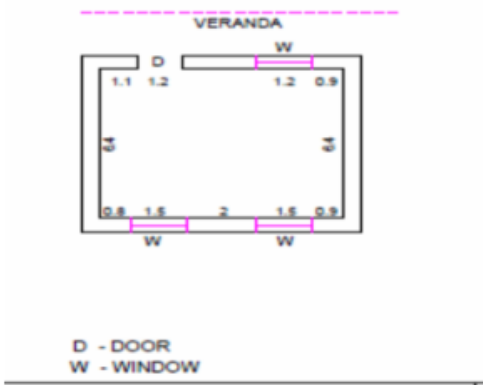

Nazri Naksha

Google Map View

Polling Station Building Front View

Polling Station Front View

Cad View

Key MAP View