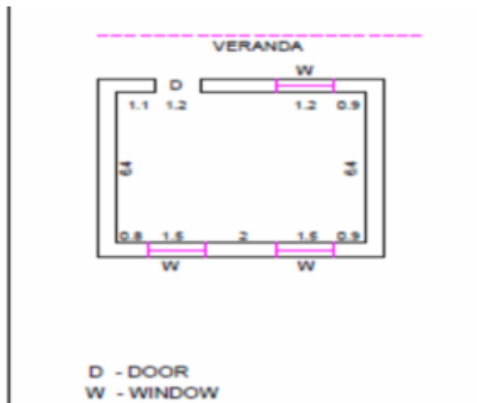

Nazri Naksha

Google Map View

Polling Station Building Front View

Polling Station Front View

Cad View

Key MAP View