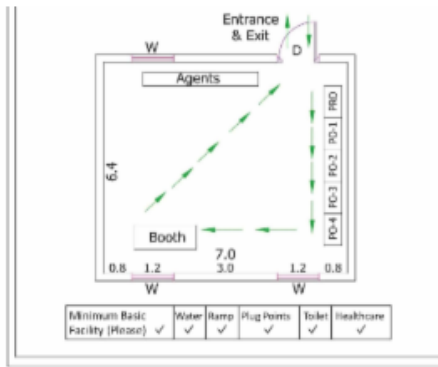

Nazri Naksha

Google Map View

Polling Station Building Front View

Polling Station Front View

Cad View

Key MAP View