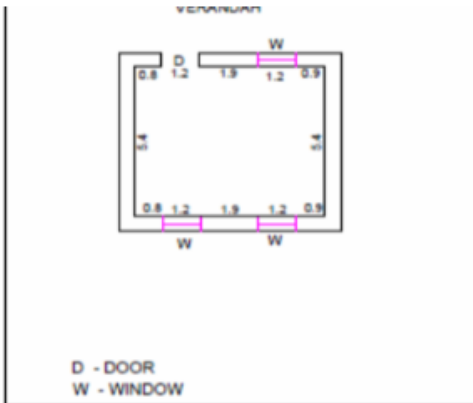

Nazri Naksha

Google Map View

Polling Station Building Front View

Polling Station Front View

Cad View

Key MAP View