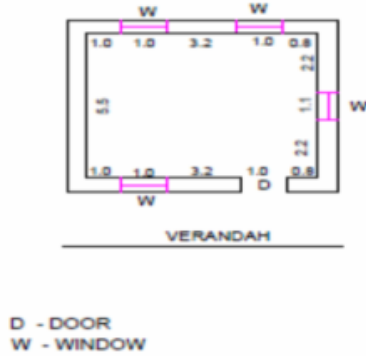

Nazri Naksha

Google Map View

Polling Station Building Front View

Polling Station Front View

Cad View

Key MAP View