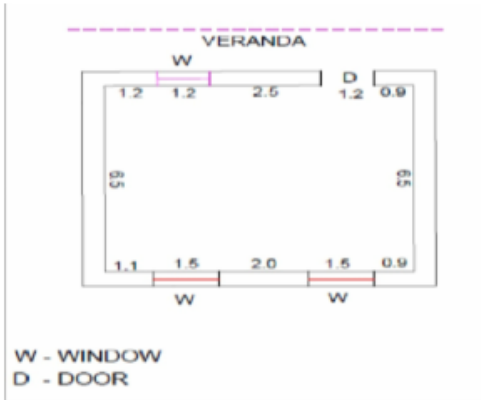

Nazri Naksha

Google Map View

Polling Station Building Front View

Polling Station Front View

Cad View

Key MAP View