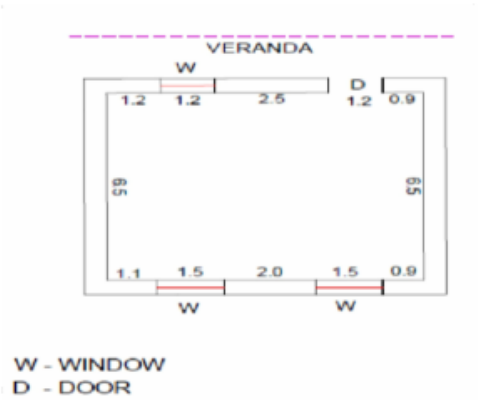

Nazri Naksha

Google Map View

Polling Station Building Front View

Polling Station Front View

Cad View

Key MAP View