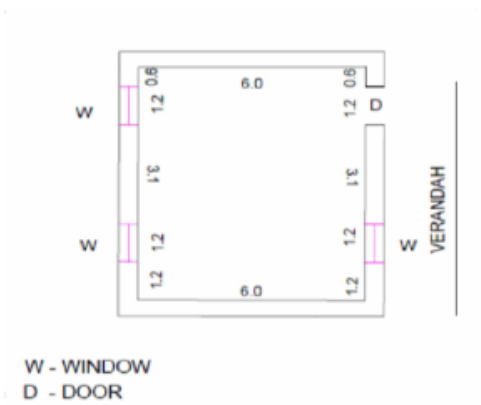

Nazri Naksha

Google Map View

Polling Station Building Front View

Polling Station Front View

Cad View

Key MAP View