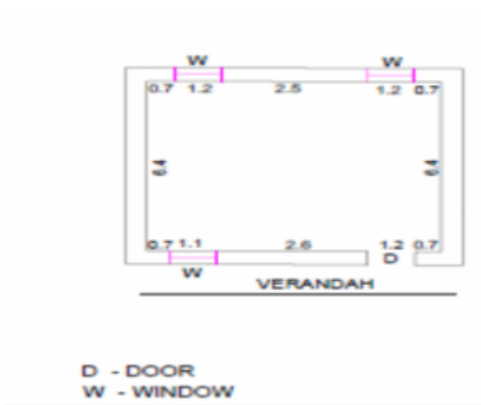

Nazri Naksha

Google Map View

Polling Station Building Front View

Polling Station Front View

Cad View

Key MAP View