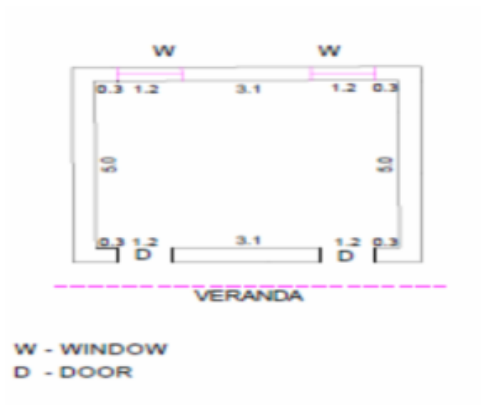

Nazri Naksha

Google Map View

Polling Station Building Front View

Polling Station Front View

Cad View

Key MAP View