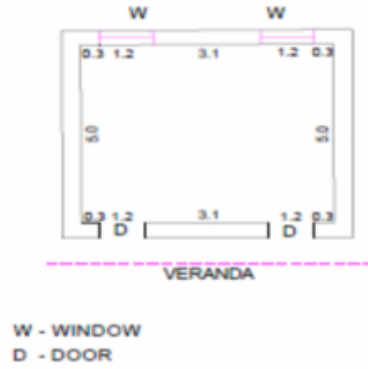

Nazri Naksha

Google Map View

Polling Station Building Front View

Polling Station Front View

Cad View

Key MAP View