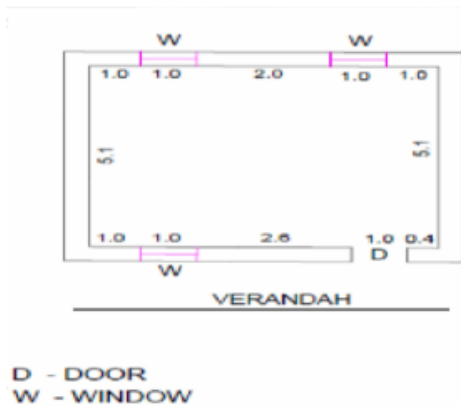

Nazri Naksha

Google Map View

Polling Station Building Front View

Polling Station Front View

Cad View

Key MAP View