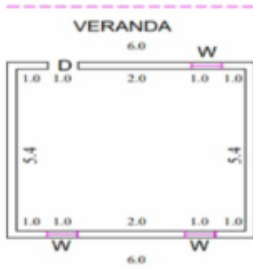

Nazri Naksha

Google Map View

Polling Station Building Front View

Polling Station Front View

Cad View

W - WINDOW
D - DOOR

Key MAP View