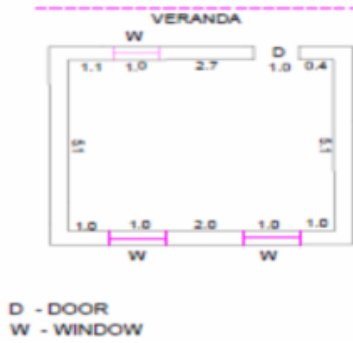

Nazri Naksha

Google Map View

Polling Station Building Front View

Polling Station Front View

Cad View

Key MAP View