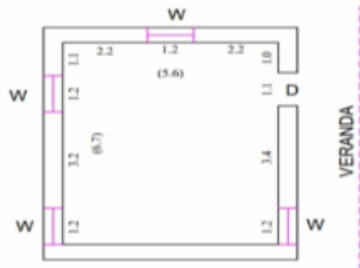

Nazri Naksha

Google Map View

Polling Station Building Front View

Polling Station Front View

Cad View

W - WINDOW
D - DOOR

Key MAP View