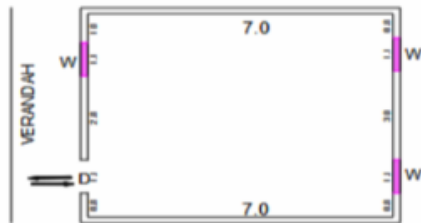

Nazri Naksha

Google Map View

Polling Station Building Front View

Polling Station Front View

Cad View

D - DOOR
W - WINDOW

Key MAP View