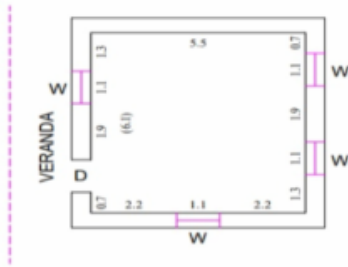

Nazri Naksha

Google Map View

Polling Station Building Front View

Polling Station Front View

Cad View

W - WINDOW
D - DOOR

Key MAP View