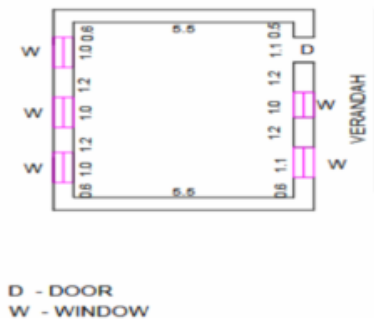

Nazri Naksha

Google Map View

Polling Station Building Front View

Polling Station Front View

Cad View

Key MAP View