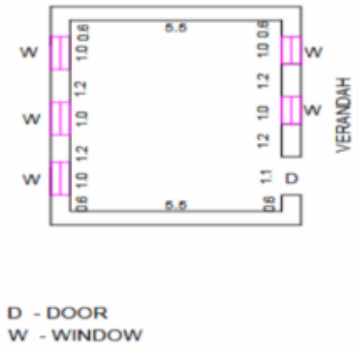

Nazri Naksha

Google Map View

Polling Station Building Front View

Polling Station Front View

Cad View

Key MAP View