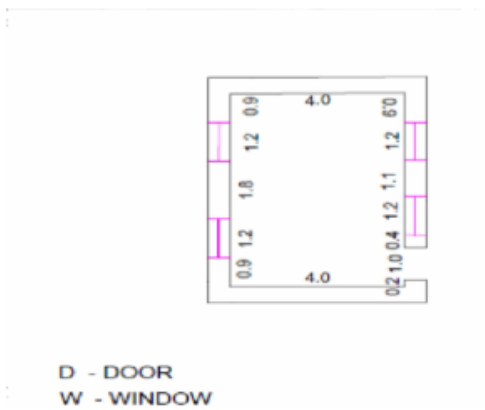

Nazri Naksha

Google Map View

Polling Station Building Front View

Polling Station Front View

Cad View

Key MAP View