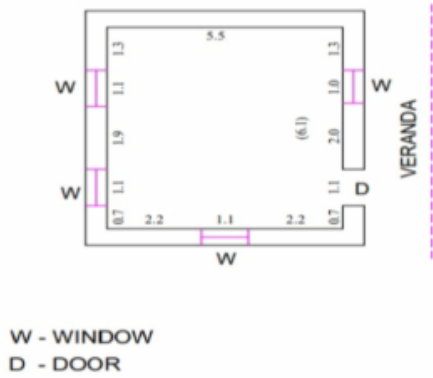

Nazri Naksha

Google Map View

Polling Station Building Front View

Polling Station Front View

Cad View

Key MAP View