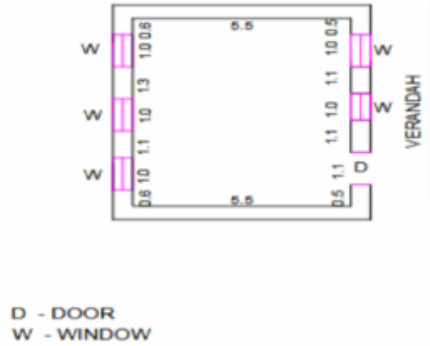

Nazri Naksha

Google Map View

Polling Station Building Front View

Polling Station Front View

Cad View

Key MAP View