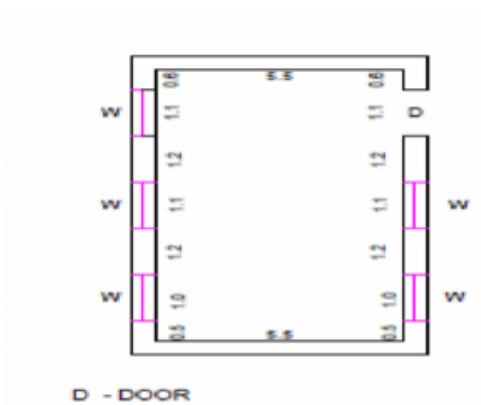

Nazri Naksha

Google Map View

Polling Station Building Front View

Polling Station Front View

Cad View

Key MAP View