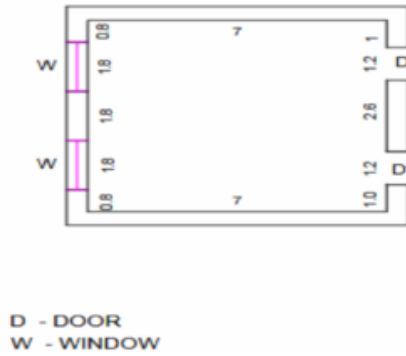

Nazri Naksha

Google Map View

Polling Station Building Front View

Polling Station Front View

Cad View

Key MAP View