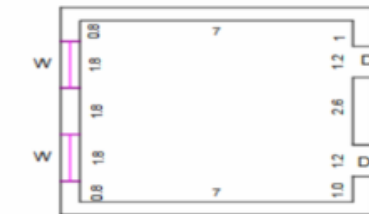

Nazri Naksha

Google Map View

Polling Station Building Front View

Polling Station Front View

Cad View

D - DOOR
W - WINDOW

Key MAP View