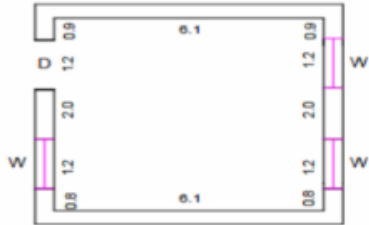

Nazri Naksha

Google Map View

Polling Station Building Front View

Polling Station Front View

Cad View

D - DOOR
W - WINDOW

Key MAP View