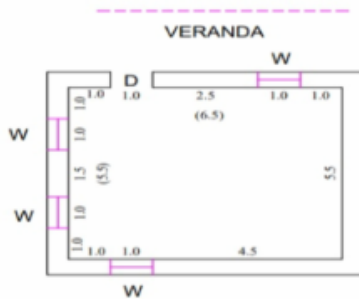

Nazri Naksha

Google Map View

Polling Station Building Front View

Polling Station Front View

Cad View

W - WINDOW
D - DOOR

Key MAP View