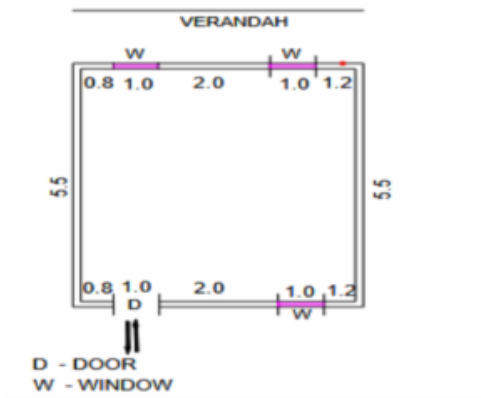

Nazri Naksha

Google Map View

Polling Station Building Front View

Polling Station Front View

Cad View

Key MAP View