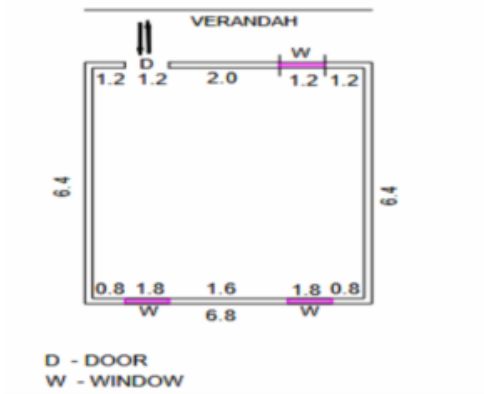

Nazri Naksha

Google Map View

Polling Station Building Front View

Polling Station Front View

Cad View

Key MAP View