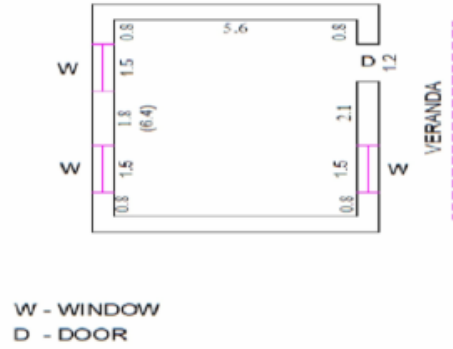

Nazri Naksha

Google Map View

Polling Station Building Front View

Polling Station Front View

Cad View

Key MAP View