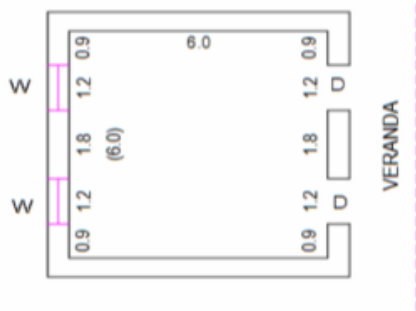

Nazri Naksha

Google Map View

Polling Station Building Front View

Polling Station Front View

Cad View

Key MAP View