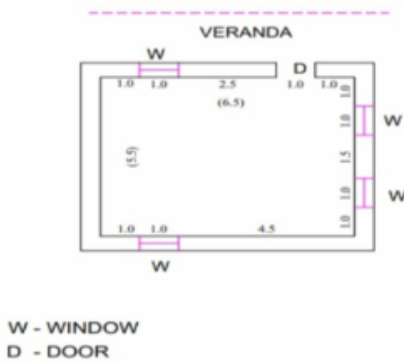

Nazri Naksha

Google Map View

Polling Station Building Front View

Polling Station Front View

Cad View

Key MAP View