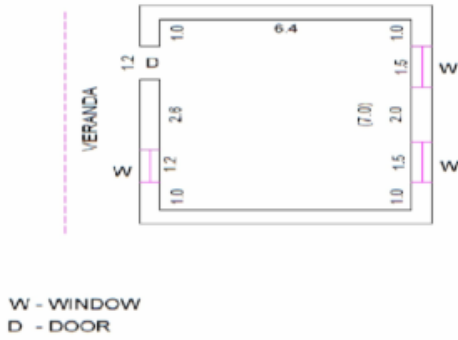

Nazri Naksha

Google Map View

Polling Station Building Front View

Polling Station Front View

Cad View

Key MAP View