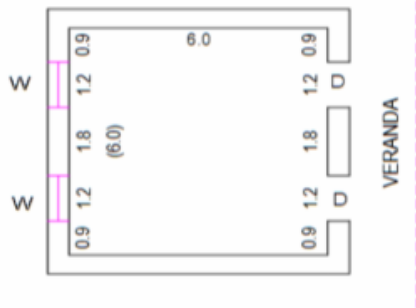

Nazri Naksha

Google Map View

Polling Station Building Front View

Polling Station Front View

Cad View

Key MAP View