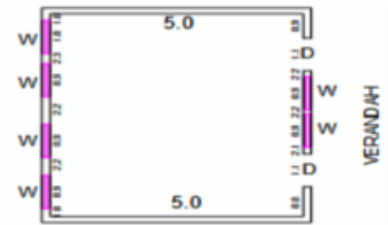

Nazri Naksha

Google Map View

Polling Station Building Front View

Polling Station Front View

Cad View

D - DOOR
W - WINDOW

Key MAP View