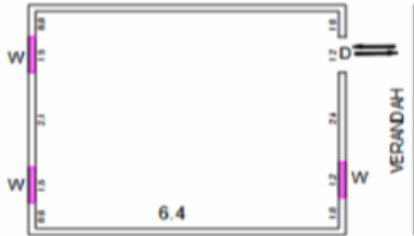

Nazri Naksha

Google Map View

Polling Station Building Front View

Polling Station Front View

Cad View

D - DOOR
W - WINDOW

Key MAP View