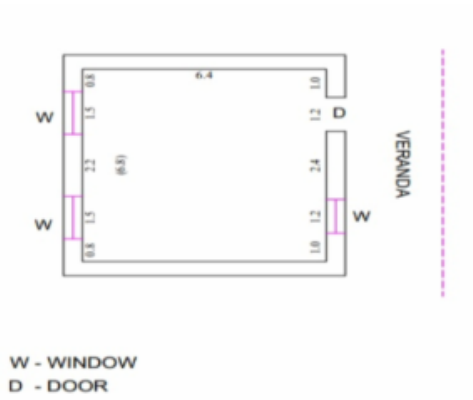

Nazri Naksha

Google Map View

Polling Station Building Front View

Polling Station Front View

Cad View

Key MAP View