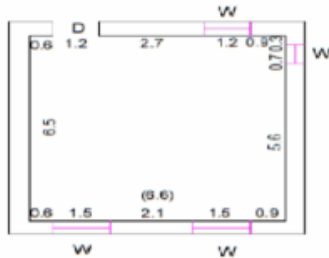

Nazri Naksha

Google Map View

Polling Station Building Front View

Polling Station Front View

Cad View

W - WINDOW
D - DOOR

Key MAP View