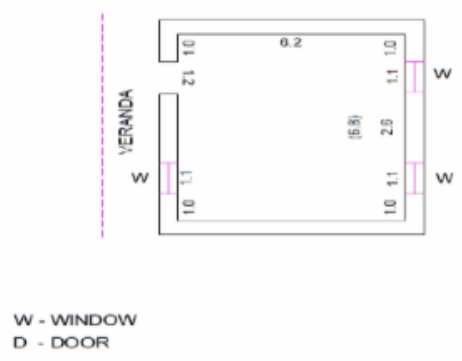

Nazri Naksha

Google Map View

Polling Station Building Front View

Polling Station Front View

Cad View

Key MAP View