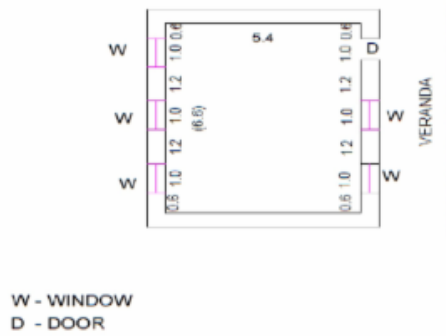

Nazri Naksha

Google Map View

Polling Station Building Front View

Polling Station Front View

Cad View

Key MAP View