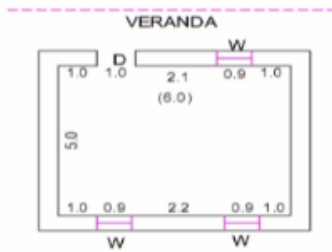

Nazri Naksha

Google Map View

Polling Station Building Front View

Polling Station Front View

Cad View

W - WINDOW
D - DOOR

Key MAP View