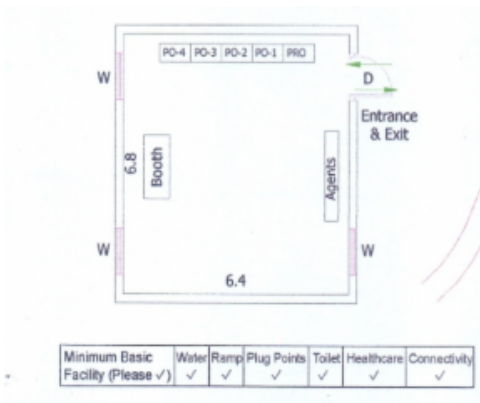

Nazri Naksha

Google Map View

Polling Station Building Front View

Polling Station Front View

Cad View

Key MAP View