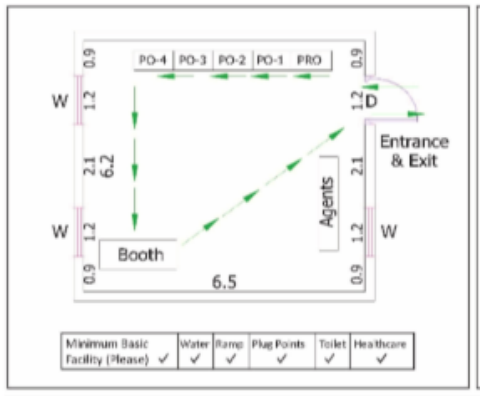

Nazri Naksha

Google Map View

Polling Station Building Front View

Polling Station Front View

Cad View

Key MAP View