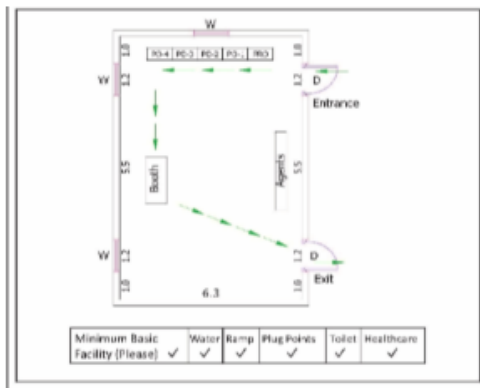

Nazri Naksha

Google Map View

Polling Station Building Front View

Polling Station Front View

Cad View

Key MAP View