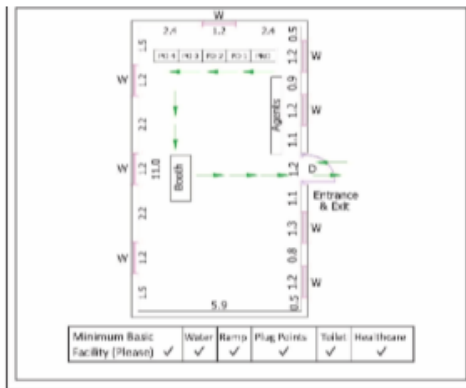

Nazri Naksha

Google Map View

Polling Station Building Front View

Polling Station Front View

Cad View

Key MAP View