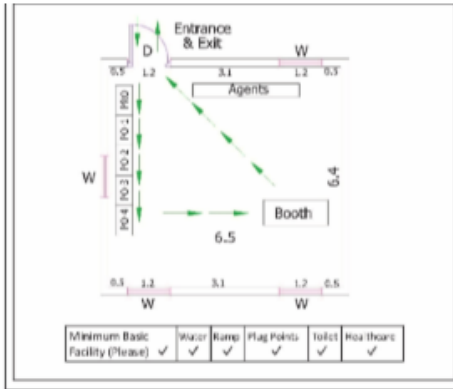

Nazri Naksha

Google Map View

Polling Station Building Front View

Polling Station Front View

Cad View

Key MAP View