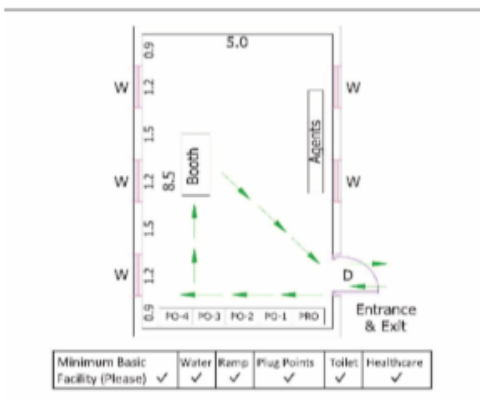

Nazri Naksha

Google Map View

Polling Station Building Front View

Polling Station Front View

Cad View

Key MAP View