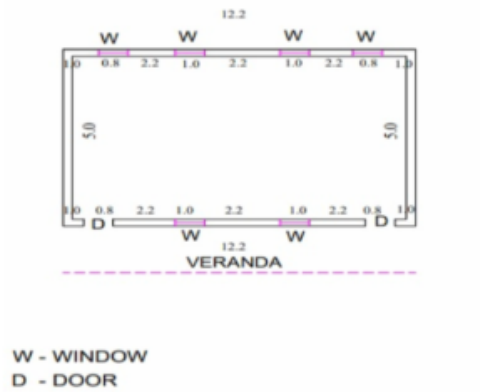

Nazri Naksha

Google Map View

Polling Station Building Front View

Polling Station Front View

Cad View

Key MAP View